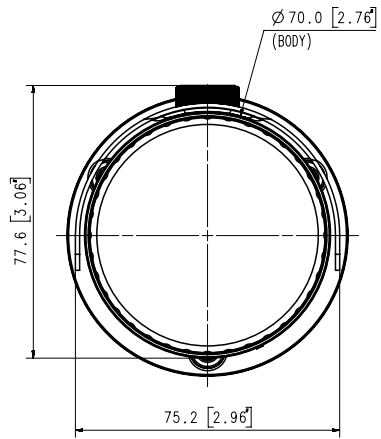

Mechanical

Color / Material	Dark grey / Aluminum
Product Dimensions / Weight	Ø70.0x246.0mm(Ø2.76x9.69"), 700g(1.54 lb)

DORI

Detect (25PPM/ 8PPF)	40.0m(131.36ft)
Observe (63PPM/ 19PPF)	16.0m(52.54ft)
Recognize (125PPM/ 38PPF)	8.0m(26.27ft)
Identify (250PPM/ 76PPF)	4.0m(13.14ft)

Appearance
Unit : mm [inch]