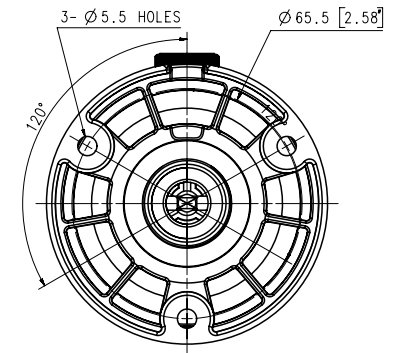

Mechanical

Color / Material	Dark grey / Aluminum
Product Dimensions / Weight	Ø70.0x246.0mm(Ø2.76x9.69"), 700g(1.54 lb)

DORI

Detect (25PPM/ 8PPF)	40.0m(131.36ft)
Observe (63PPM/ 19PPF)	16.0m(52.54ft)
Recognize (125PPM/ 38PPF)	8.0m(26.27ft)
Identify (250PPM/ 76PPF)	4.0m(13.14ft)

Appearance
Unit : mm [inch]