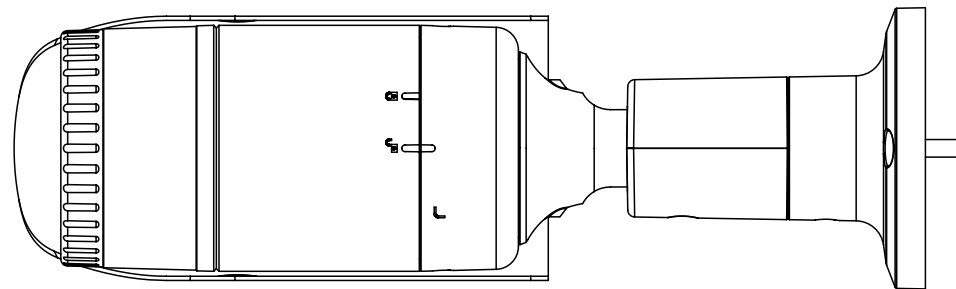

Appearance
Unit : mm [inch]